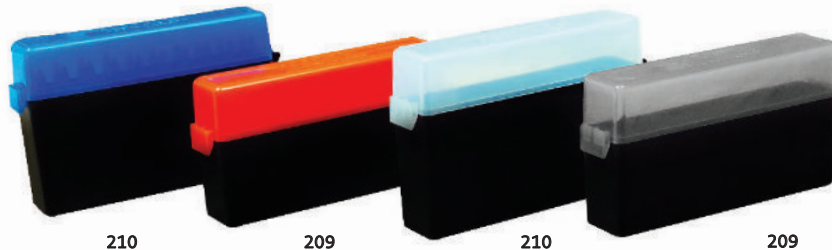

209

210

209

Berry's 100 Round Flip-Top Boxes

#001	.380 Cal./9mm	
	(1.18" OAL x .40")	
Blue	#69874	
Smoke	#41236	
Clear	#87412	
Green	#00350	

#005	.223/5.56/.300 BLK	
	(2.25" OAL x .39")	
Blue	#86410	
Smoke	#11664	
Clear	#03856	
Green	#00372	

#22LR	.22 Long Rifle	
	(1.00" OAL x .29")	
Blue	#83500	
Clear	#63600	

#008	10mm/.45 ACP	
	(1.25" OAL x .47")	
Blue	#67789	
Smoke	#92199	
Clear	#16678	
Green	#00410	

#003	.38/.357 Cal.	
	(1.60" OAL x .39")	
Blue	#95182	
Smoke	#75321	
Clear	#15382	

#007	.44 Spl/Mag	
	(1.67" OAL x .47")	
Blue	#02070	
Smoke	#99667	
Clear	#48882	

#009	.243/6.5/.308	
	(2.92" OAL x .49")	
Blue	#87439	
Clear	#25338	

Berry's 20 Round Boxes

210